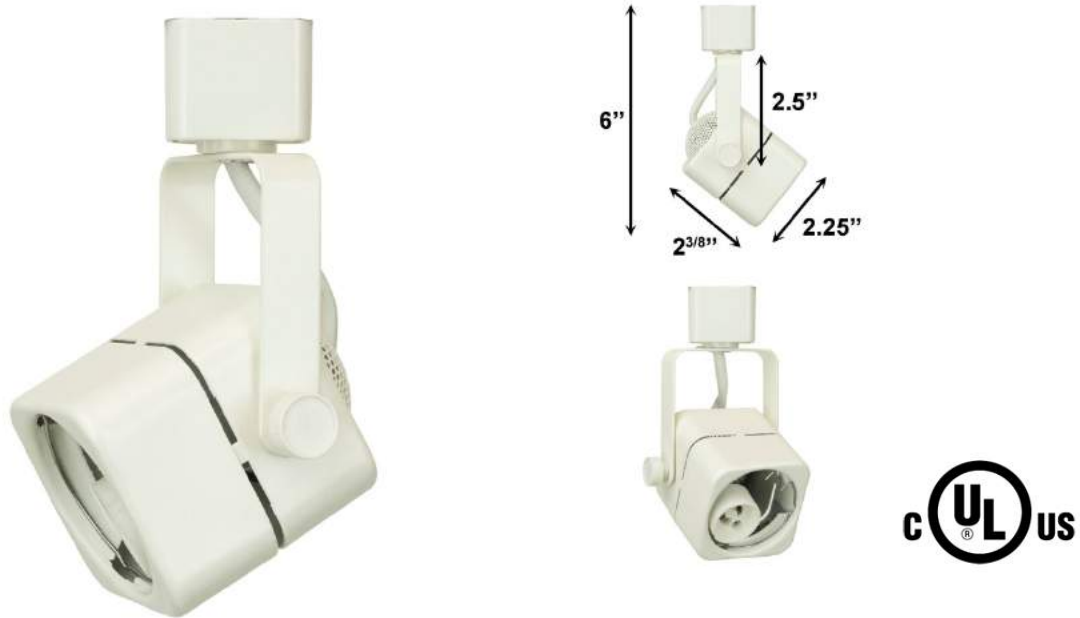

<u>PROJECT</u>
<u>CONTACT (NAME/TEL)</u>

Line Voltage Track Lighting Fixture 50155

PRODUCT DESCRIPTION	
•	350° horizontal rotation or 90° vertical projecting.

SPECIFICATIONS	
Description	Line Voltage Track Lighting Fixture
Wattage	50W
Voltage	120V
Light Bulb	GU10 Halogen / LED Light Bulb (Not Included)
Accessories	Clear front lens, and holder clip included
Finish	White (WH), Black (BK), Brushed Steel (BS).
Construction	<ul style="list-style-type: none"> • Stamping steeltrack head. • GU10 twist and turn base.
Environment	Indoor, Dry Location
Rating	UL &cUL Listed

Ordering Information			
System	Model	Watt	Finish
HT*, HT2, JT	50155	50	WH / BK / BS

**"Pull-up" contact to up position for two-circuit application

Ordering Examples: HT-50155-WH, HT-50155-BS, JT-50155-BK