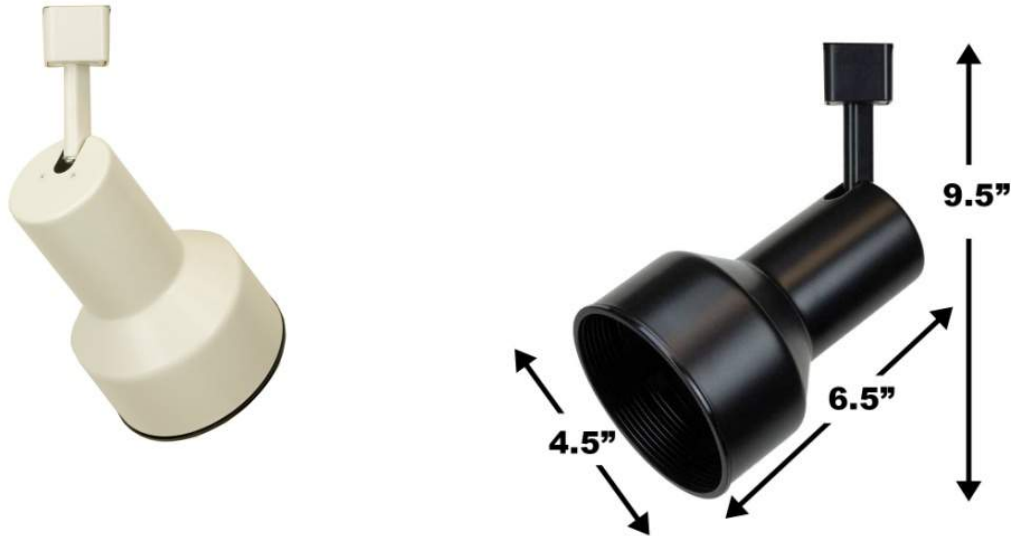

<u>PROJECT</u>
<u>CONTACT (NAME/TEL)</u>

Line Voltage Track Lighting Fixture 50009

PRODUCT DESCRIPTION

- Stepped back cylinder fixture designed with black baffle trim.
- 350° horizontal rotation or 90° vertical projecting.
- Accepts PAR30 or R30 lamps, up to 75 watts.

SPECIFICATIONS

Description	Line Voltage Track Lighting Fixture
Wattage	75W (max)
Voltage	120V
Lamp Type	R30 / PAR30 Medium Base Halogen / LED Light Bulb **Light Bulb Not Included**
Finish	Black (BK), White (WH).
Environment	Indoor, Dry Location.
Rating	UL &cUL Listed

Ordering Information

System	Model	Watt	Finish
HT*, HT2, JT	50009	75	BK/ WH

**Pull-up" contact to up position for two-circuit application

Ordering Examples: **HT-50009-WH, HT-50009-BK, JT-50009-BK**

Product specification subject to change without notice.